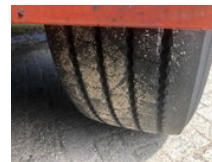

Propriétés

Poids unique	7.180kg
capacité de charge	22.820kg
Poids total autorisé en charge (PTAC)	30.000kg