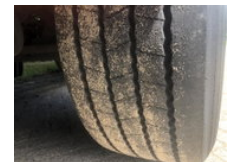

Propriétés

Poids unique	7.180kg
capacité de charge	22.820kg
Poids total autorisé en charge (PTAC)	30.000kg