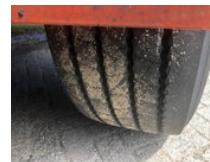

Propiedades

Peso individual	7.180kg
Capacidad de carga	22.820kg
Peso bruto vehicular	30.000kg