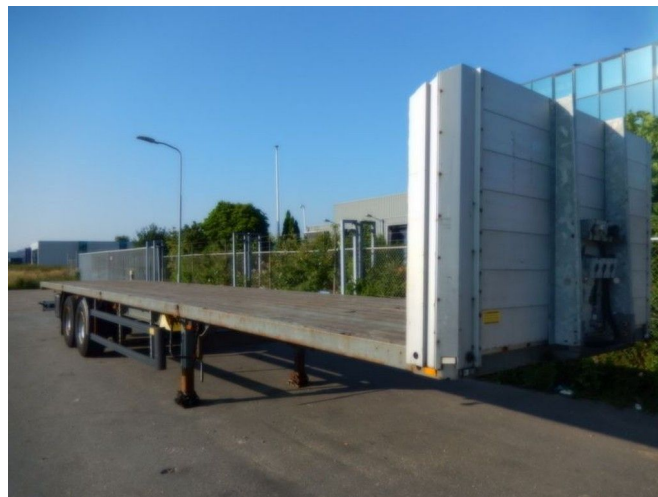

SYSTEM TRAILER PRS 18 2 as Oplegger Open, OR-29-VP

GENERAL INFORMATION

License plate	OR-29-VP
Make	SYSTEM TRAILER
Type	PRS 18 2 as Oplegger Open, OR-29-VP
Year	2010
Construction	Dropside

SPECIFICATIONS

First registration date	29-09-2010
Length	1.350 cm
Width	250 cm

ACCESSORIES

- Air suspension
- Anti-lock braking system
- Disc brakes
- Toolbox

DESCRIPTION

Damages: none