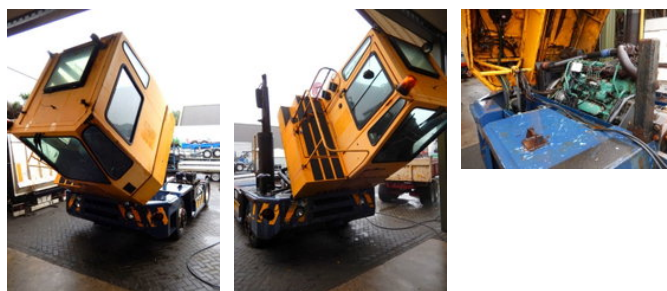

Sisu - KALMAR Terminal Trekker TR 192 4 x 4 - 047373, TLH-57-  
V

# General characteristics

Brand	Sisu
Subcategory	Terminal tractor
Year of construction	2000
Colour	Otherwise
Condition	Used
Fuel	Diesel
Reference	Sisu Kalmar Terminal Trekker

# Sisu - KALMAR Terminal Trekker TR 192 4 x 4 - 047373, TLH-57-V