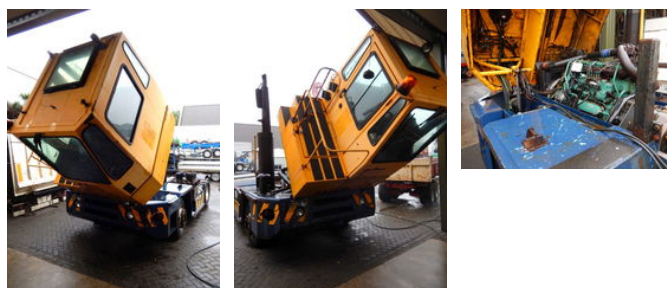

Sisu - KALMAR Terminal Trekker TR 192 4 x 4 - 047373, TLH-57-  
V

# General features

Brand	Sisu
Subcategory	Terminal tractor
Construction year	2000
Color	Other
Condition	Used
Fuel	Diesel
Reference	Sisu Kalmar Terminal Trekker

# Sisu - KALMAR Terminal Trekker TR 192 4 x 4 - 047373, TLH-57-V