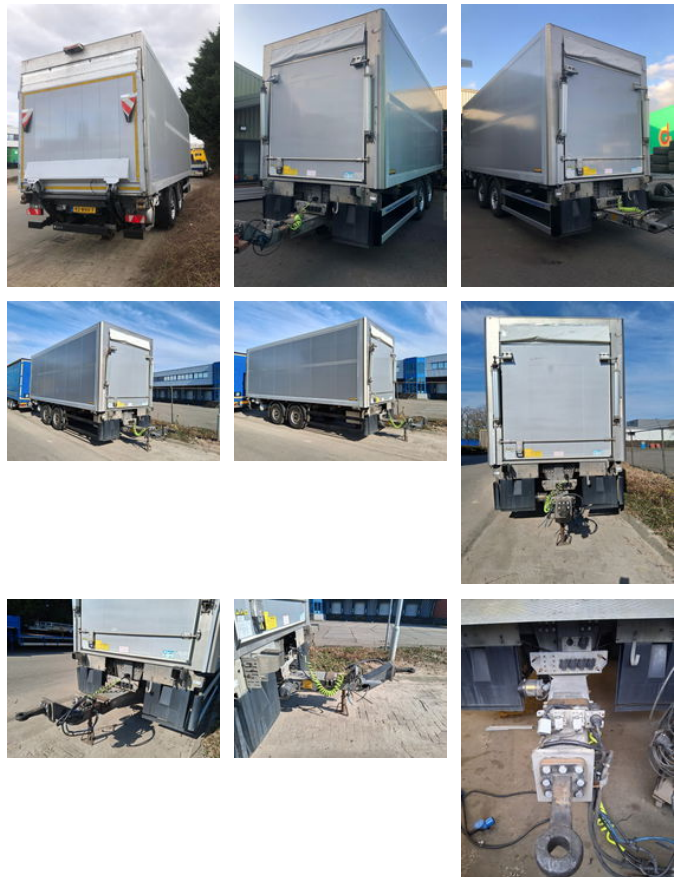

## ROHR 2 As Wipkar Gesloten, 93-WNV-7

### General features

|                            |             |
|----------------------------|-------------|
| Brand                      | ROHR        |
| Subcategory                | Centre axle |
| Licence plate              | 93-WNV-7    |
| Construction year          | 2015        |
| Date of first registration | 09-11-2015  |
| Condition                  | Used        |

### Characteristics

Empty weight 6.760kg

|               |                   |
|---------------|-------------------|
| Load capacity | 11.240kg          |
| GWV           | 18.000kg          |
| Width         | 260cm             |
| Serial number | WO9361000F1R12602 |