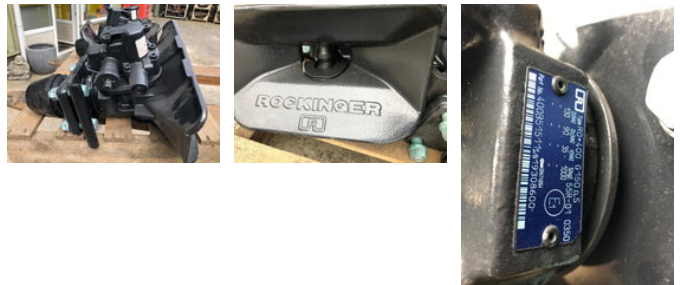

# Rockinger 3 x Vangmuil > DIN: 40 mm. Nieuw \* R40 400G150

## General characteristics

Brand	Rockinger
Subcategory	Towing hook
Condition	Used

Rockinger 3 x Vangmuil > DIN: 40 mm. Nieuw \* R40 400G150

Accessories