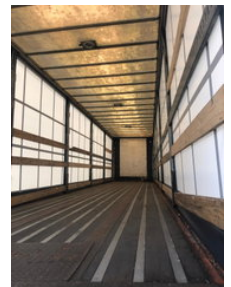

Pacton B3-001 Schuifzeil Gesloten oplegger 3 assen AMA laadklep OK-82-VF

General characteristics

Brand	Pacton
Subcategory	Closed box
License plate	OK-82-VF
Year of construction	2009
Date of first registration	30-03-2009
Condition	Used
Reference	Pacton Schuifzeil gesloten 3 as OK-82-VF

Properties

Single weight	8.300kg
Load capacity	30.700kg
GVW	39.000kg
Length	1.389cm
Width	255cm
Serial number	XLDTBD33900059712

Pacton B3-001 Schuifzeil Gesloten oplegger 3 assen AMA laadklep OK-82-VF

Technical specifications