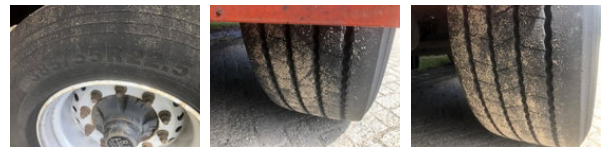

## Jumbo TO180SE 2 as LZV gekeurd AMA Achtersluitlaadklep OK-52-XD

### Properties

Single weight	7.180kg
Load capacity	22.820kg
GVW	30.000kg