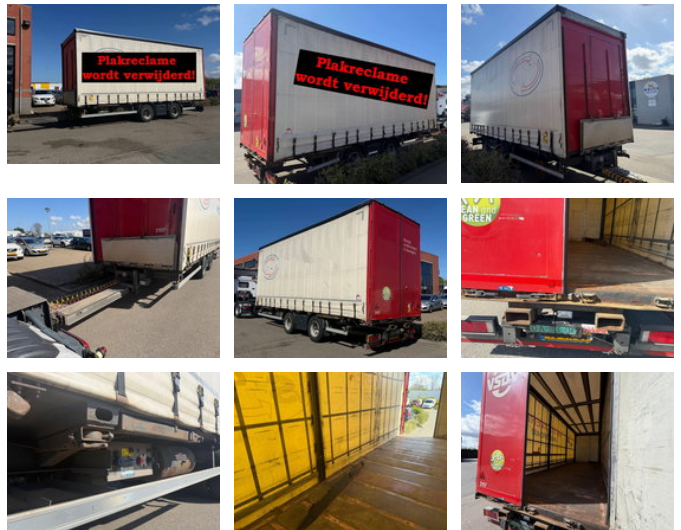

# H&W HWTCAB 2078 HWTCAB 2078 2 As Wisselbare Wipkar i.c.m. BDF laadbak, 48-WK-LV

## General features

Brand	H&W
Subcategory	Centre axle
Licence plate	48-WK-LV
Construction year	2013
Date of first registration	21-10-2013
Condition	Used

# Characteristics

Empty weight	3.820kg
Load capacity	16.680kg
GVW	20.500kg
Length	1.010cm
Width	248cm
Serial number	TCB220D0H49159