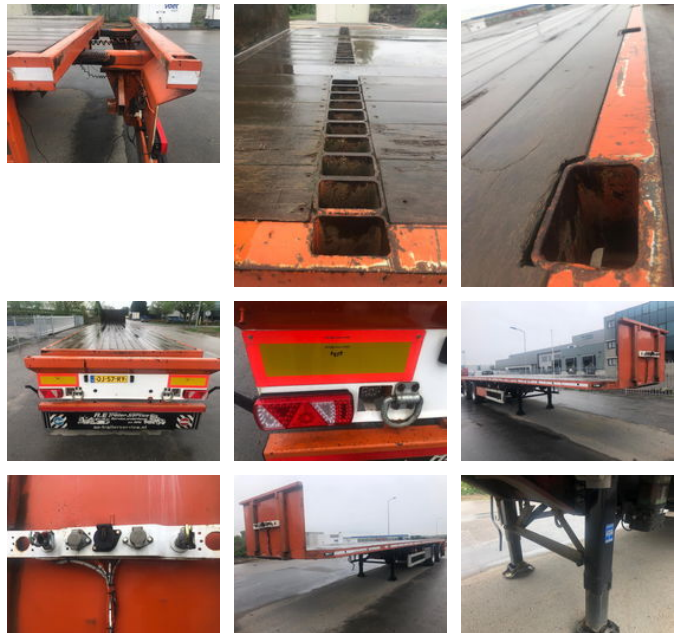

HAPPY TRAILER ORPT 36-220 - 2 As Oplegger Open, OJ-57-RY

General features

Brand	HAPPY TRAILER
Subcategory	Drop side
Licence plate	OJ-57-RY
Construction year	2007
Date of first registration	16-02-2007
Color	Orange
Condition	Used

Characteristics

Empty weight	7.200kg
Load capacity	28.800kg
GWV	36.000kg
Length	1.280cm
Width	255cm

Serial number

4141

HAPPY TRAILER ORPT 36-220 - 2 As Oplegger Open, OJ-57-RY

Technical specifications

Number of axes