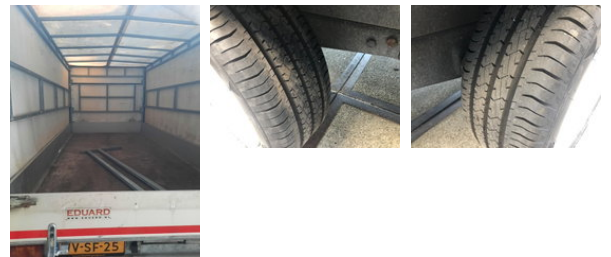

Eduard Autotransporter - Tandem As Aanhangwagen Zeil, WV-SF-25

General characteristics

Brand	Eduard
Subcategory	Car transporter
License plate	WV-SF-25
Year of construction	2007
Date of first registration	05-03-2007
Condition	Used

Properties

Single weight	590kg
Load capacity	2.110kg
GVW	2.700kg
Length	560cm
Width	206cm

Accessories

Technical specifications

Number of axes	2
----------------	---

•

•