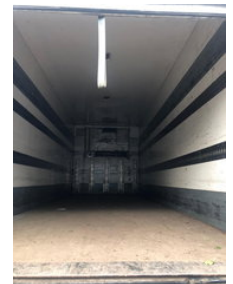

DRACO AZS 220 AZS 220 2 As Koel-Vries Aanhangwagen WL-TZ-31

General features

Brand	DRACO
Subcategory	Refrigerated
Licence plate	WL-TZ-31
Construction year	2004
Date of first registration	11-03-2004
Color	White
Condition	Used

Characteristics

Empty weight 6.620kg

Load capacity	13.380kg
GVW	20.000kg
Length	925cm
Width	259cm

DRACO AZS 220 AZS 220 2 As Koel-Vries Aanhangwagen WL-TZ-31

Technical specifications

Number of axes 2

Accessories