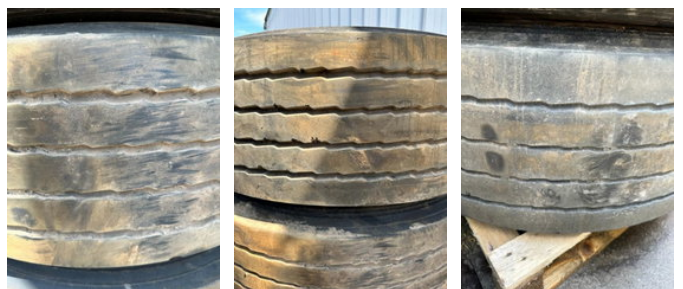

Diversen Banden 385/65R22,5 Ca. 20 Stuks Band & Velg

General characteristics

Brand	Diversen
Subcategory	Tyres
Condition	Used

Diversen Banden 385/65R22,5 Ca. 20 Stuks Band & Velg

Accessories