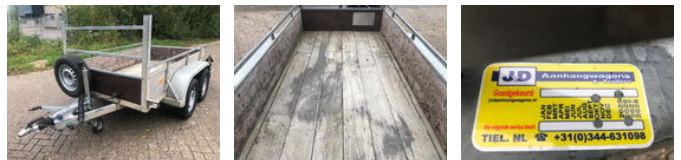

Anssems AS2000VV Tandem as Aanhangwagen Open, WF-68-FH

General characteristics

Brand	Anssems
Subcategory	Drop side
License plate	WF-68-FH
Year of construction	1990
Date of first registration	21-06-1990
Condition	Used

Properties

Single weight	436kg
Load capacity	1.564kg
GVW	2.000kg
Length	0cm
Width	161cm

Anssems AS2000VV Tandem as Aanhangwagen Open, WF-68-FH

Technical specifications

Number of axes 1

Accessories

- Spare wheel
-
-